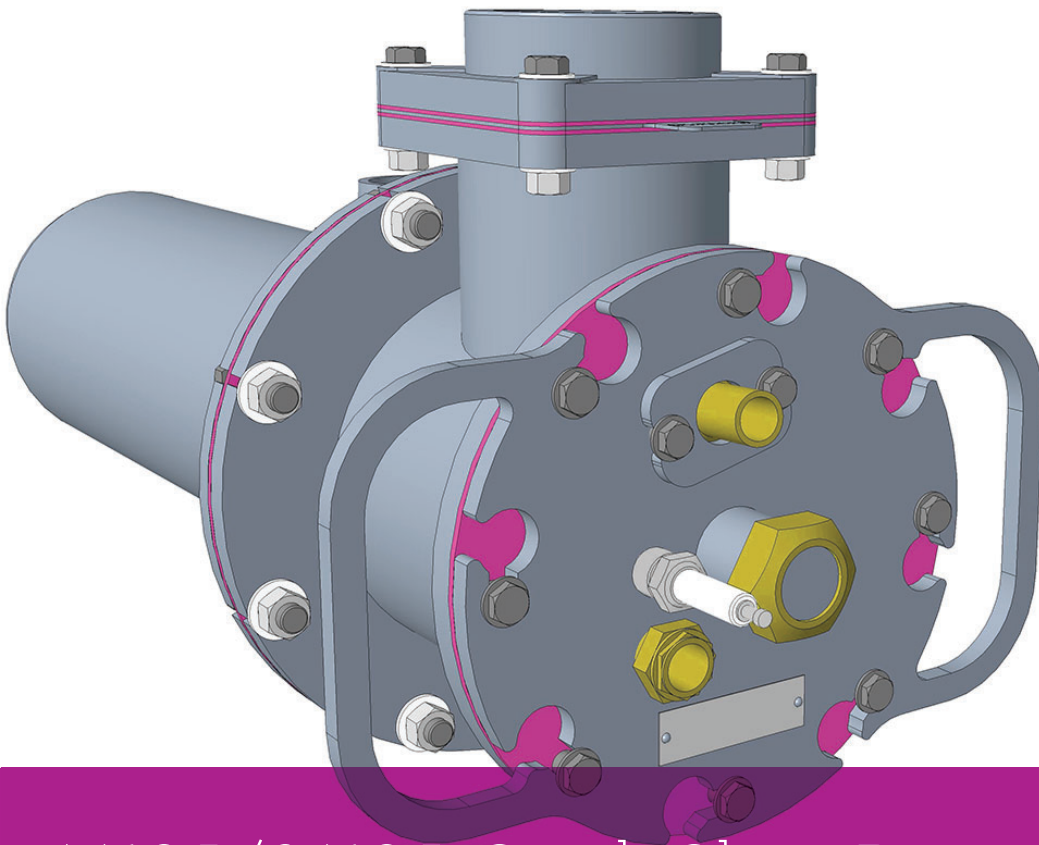

## North American Low Emissions Quick Clean Burner

### 4419A/6419A Quick Clean Burner

- Quick cleanout
- Direct spark ignition
- Dual fuel version available
- Multiple hearth furnaces
- Aluminum tower melters