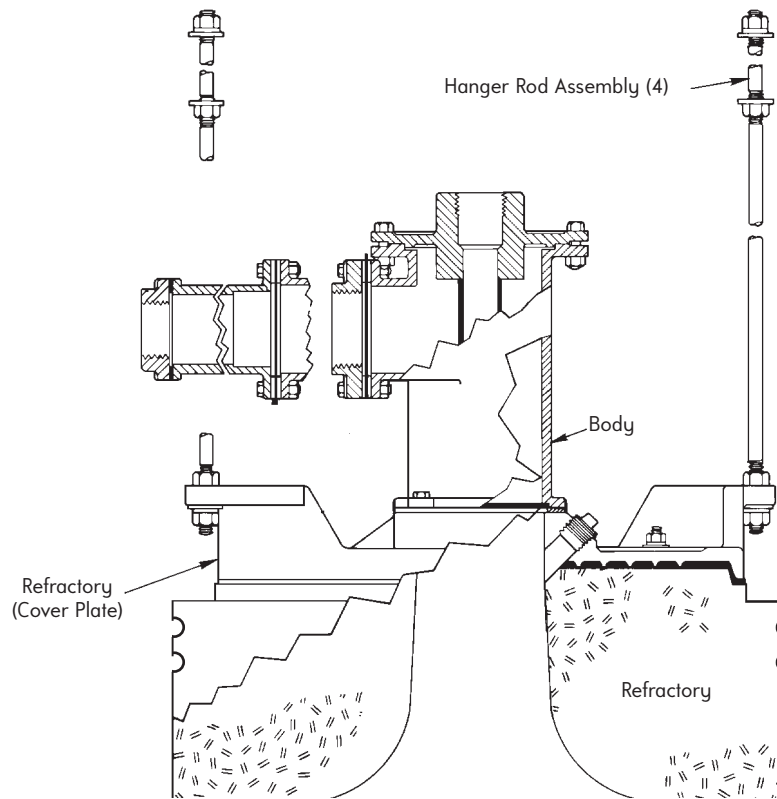

PARTS LIST for 4832 and 4832D Flat Flame™ Roof Section Burners

**4832-2 through -7 (formerly 4836-2 through -7)
(24" Square Tile)**

Part Name	Burner designation					
	4832-2	4832-3	4832-4	4832-5	4832-6	4832-7
Burner Body Assembly	← See parts on reverse side →					
Hanger Rod Assembly	← OA4-0399-1 →					
Refractory Cover Plate Square (cast)	← OC4-0521-3 →			← OC4-0521-4 →		

For Refractory Tile part numbers, see Sheet 4832-4.