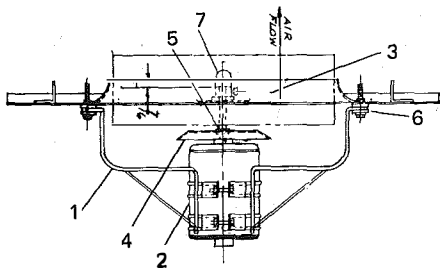

Item No.	Description	Part No.
1	Bracket, Motor Support	026-12693
2	Motor (½ HP) (4 Req'd.)	024-17420
3	Fan, 24" (4 Req'd.)	026-12696
4	Weather Shield	062-30549
5	Grommet, Motor Shaft	028-04209
6	Grommet, Motor Mounting	028-04210
7	Cap, Fan Hub	028-07364

FIG. 2 — FAN DECK PARTS — LCHA20

Item No.	Description	Part No.
1	Bracket, Motor Support	026-17579
2	Motor (¾HP — 4 Req'd.)	024-16497
3	Fan (24" — 4 Req'd.)	026-15753
4	Weather Shield	062-30549
5	Grommet, Motor Shaft	028-04209
6	Grommet, Motor Mounting	028-04210
7	Cap, Fan Hub	028-07364