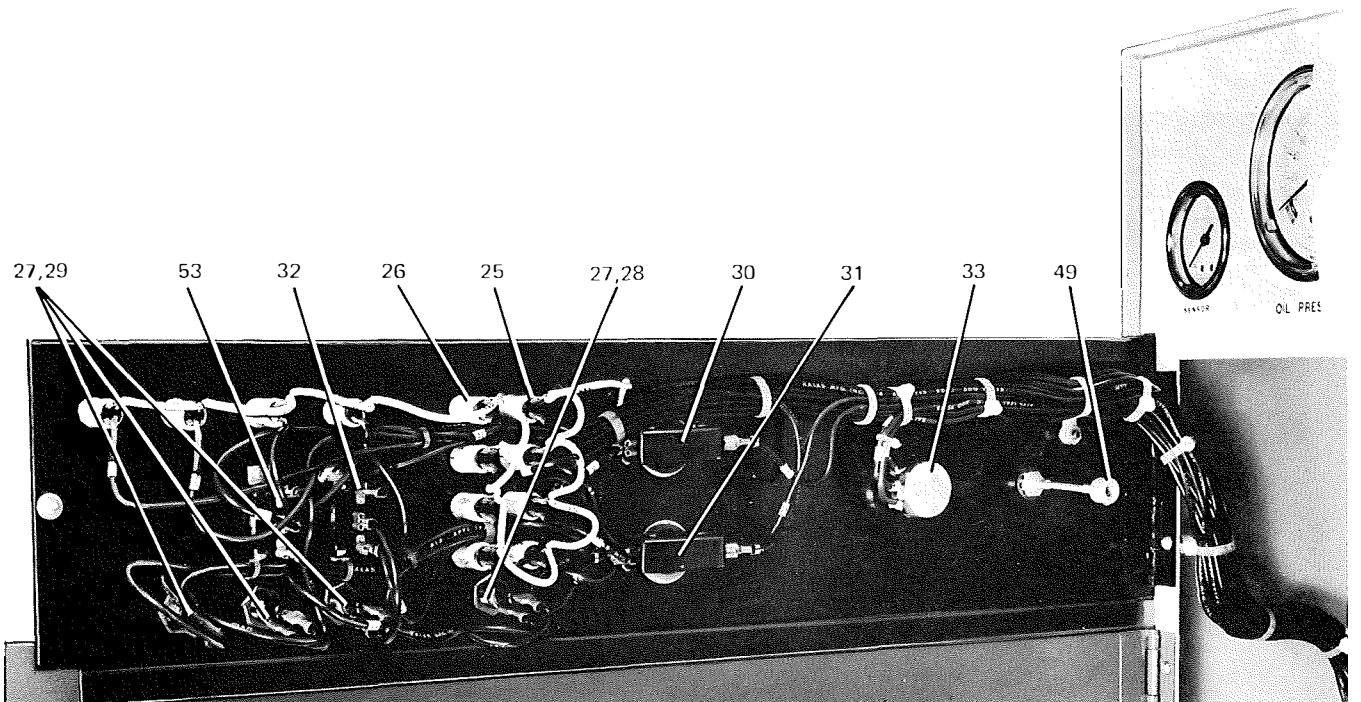

PNEUMATIC CONTROL CENTER

Latest Production Models

8063A

FIG. 31— REAR VIEW CONTROL CENTER SHOWING GAUGE HOOK-UP — Panel Part No.'s 366-42090-002, 366-42090-003

10708A

FIG. 32— CENTER CONTROL PANEL — REAR VIEW — Panel Part No.'s 366-42090-002,366-42090-003