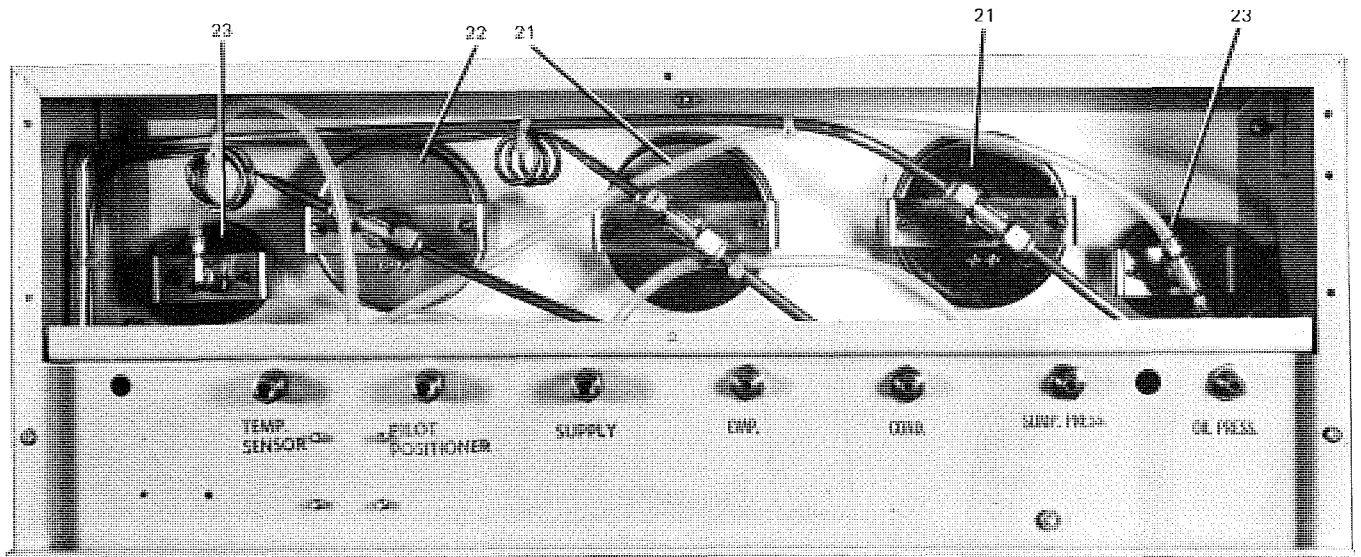

PNEUMATIC CONTROL CENTER

Latest Production Models

8063A

FIG. 31— REAR VIEW CONTROL CENTER SHOWING GAUGE HOOK-UP — Panel Part No.'s 366-42090-002, 366-42090-003

10708A

FIG. 32— CENTER CONTROL PANEL — REAR VIEW — Panel Part No.'s 366-42090-002,366-42090-003