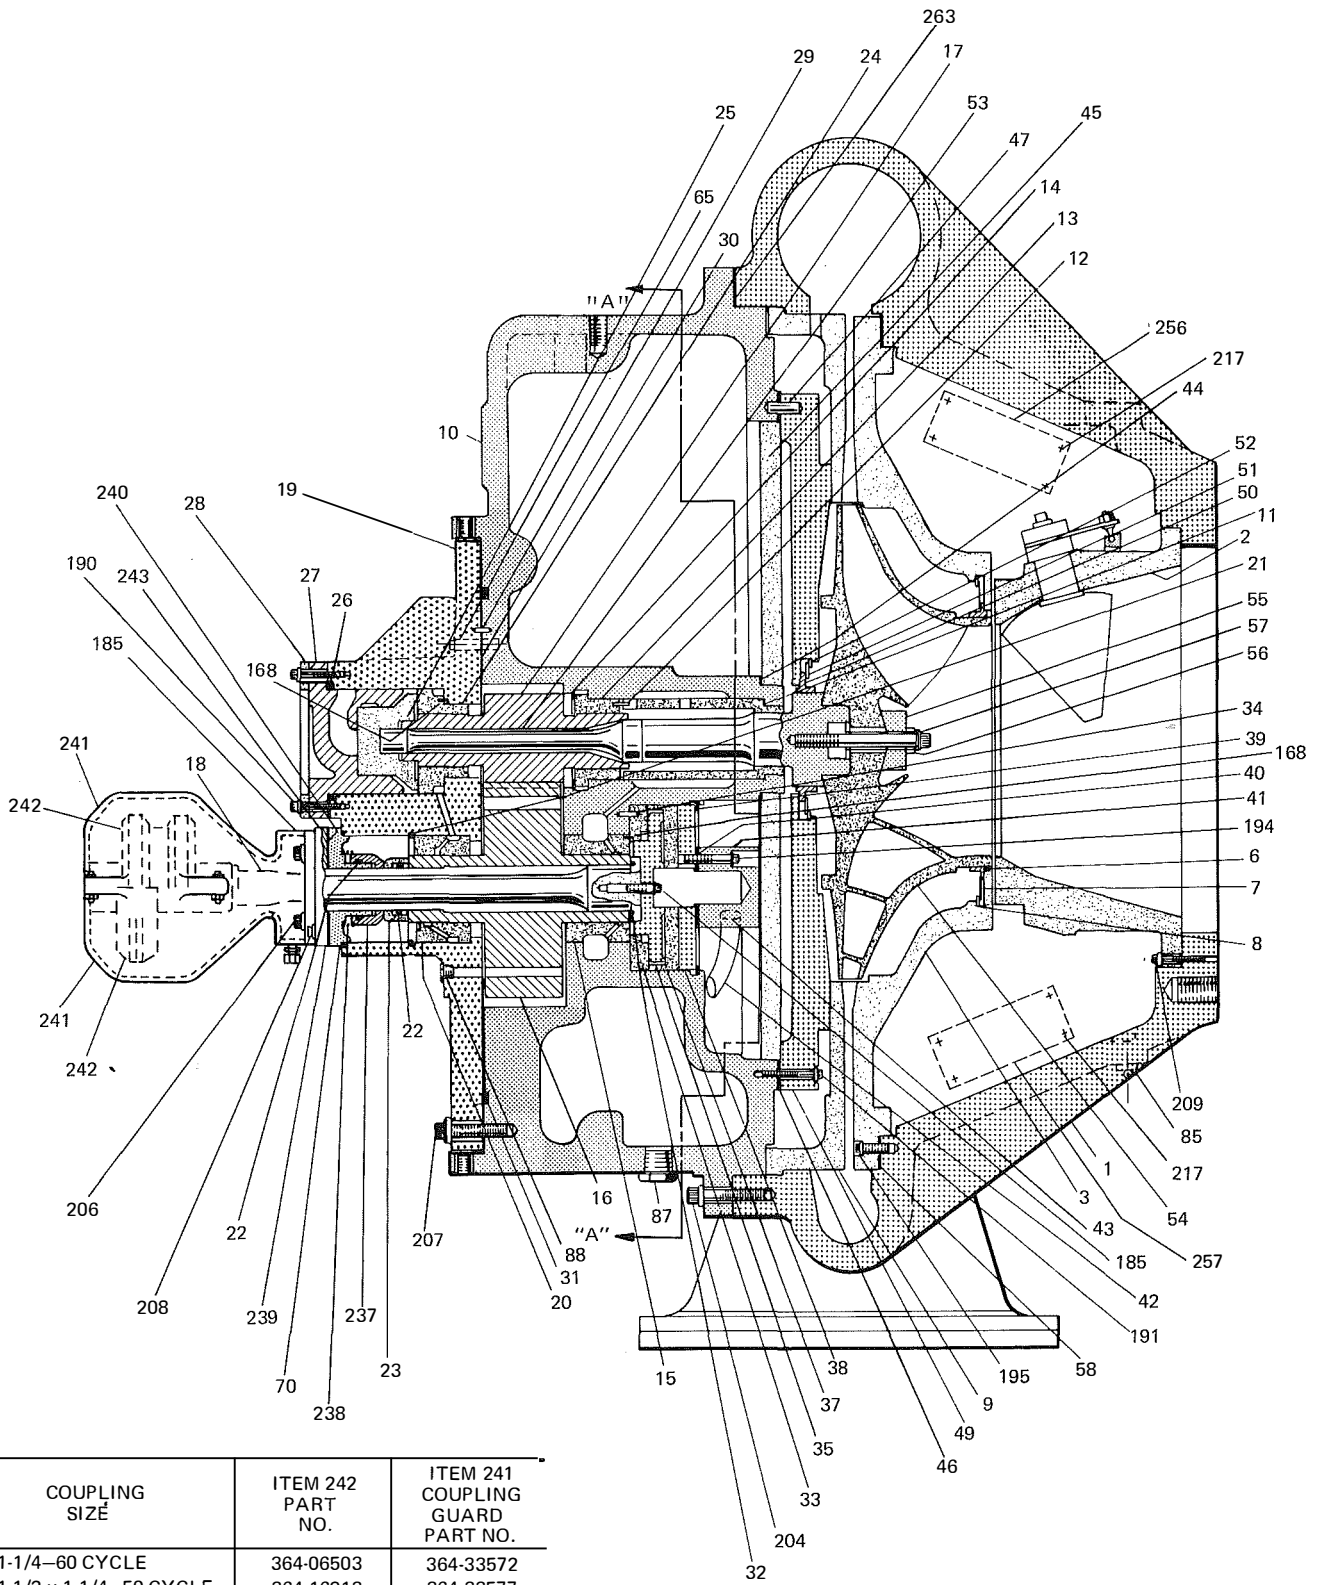

COMPRESSOR—MODELS LTD85 AND LTD95

CUTAWAY VIEW

COUPLING SIZE	ITEM 242 PART NO.	ITEM 241 COUPLING GUARD PART NO.
1-1/4-60 CYCLE	364-06503	364-33572
1-1/2 x 1-1/4-50 CYCLE	364-16913	364-33577
1-1/2 x 1-1/4-50 CYCLE	364-24518	364-33573

FIG. 20 — (CONT'D)