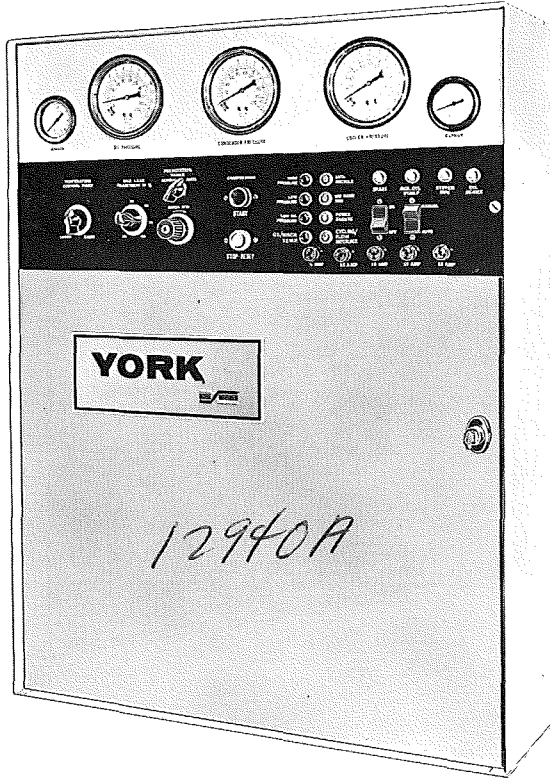

PNEUMATIC CONTROL CENTERS

MAY 21 1974

out

MOTOR DRIVE

MANUAL HOT GAS BY-PASS
PART NO. 366-55418

AUTOMATIC HOT GAS BY-PASS
PART NO. 366-55419

TURBINE DRIVE

MANUAL HOT GAS BY-PASS
PART NO. 366-56226

AUTOMATIC HOT GAS BY-PASS
PART NO. 366-56225