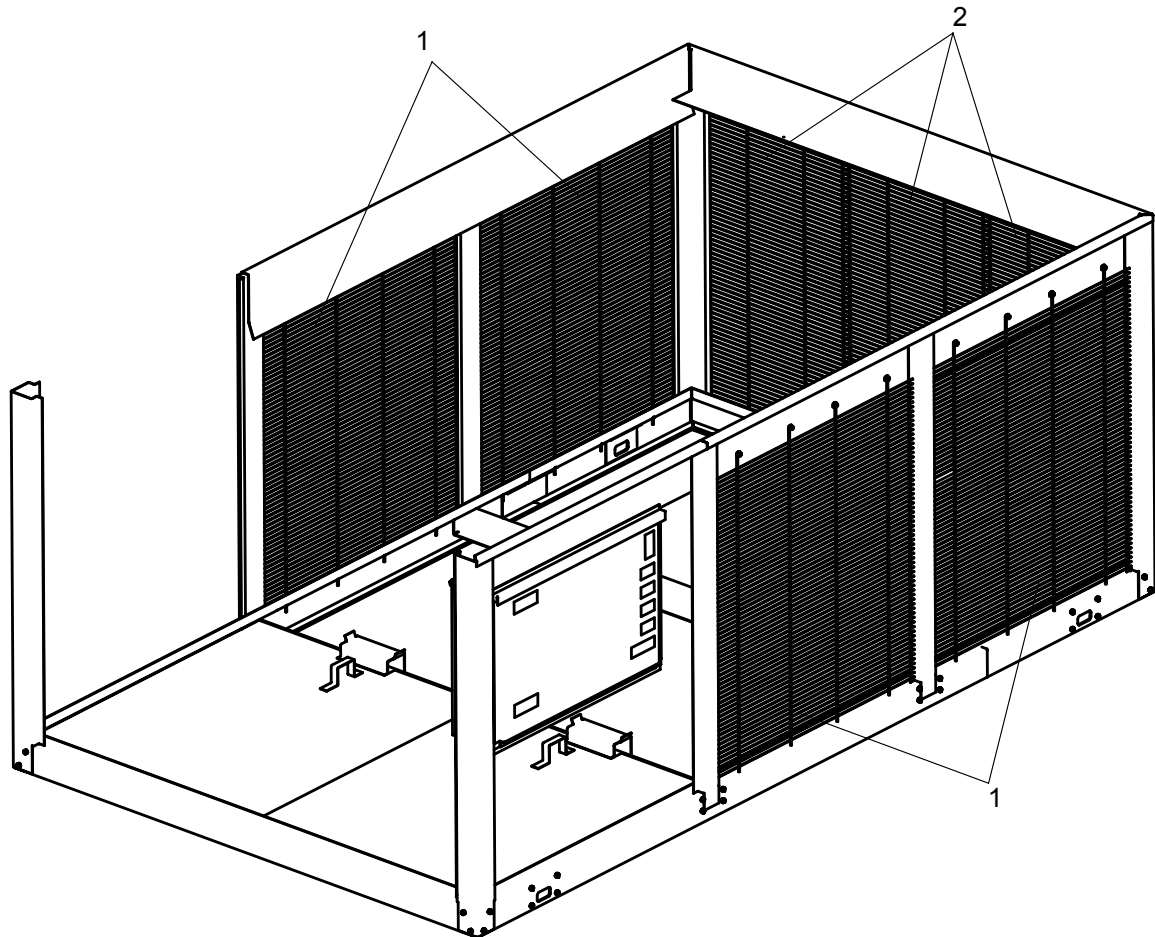

TABLE 21 - ENCLOSURE KIT OPTIONS

MODEL NUMBER	WIRE ENCLOSURE (FACTORY INSTALLED)	LOUVERED ENCLOSURE (FIELD INSTALLED)
QCC2040C	375-59527-000	575-59445-000
QCC2045C		
QCC2050C	375-59526-000	575-59444-000
QCC2060C		
QCC2070C	375-59525-000	575-59443-000

59525-000

FIGURE 20 - WIRE ENCLOSURE PARTS

TABLE 22 - WIRE ENCLOSURE PARTS

WIRE ENCLOSURE KIT COMPONENTS							
ITEM	DESCRIPTION	QCC2040C and QCC2045C		QCC2050C and QCC2060C		QCC2070C	
		375-59527-000	QTY	375-59526-000	QTY	375-59525-000	QTY
1	Wire Panel, Sides	026-41826-005	4	026-41826-003	4	026-41826-001	4
2	Wire Panel, Rear	026-41826-004	3	026-41826-002	3	026-41826-002	3