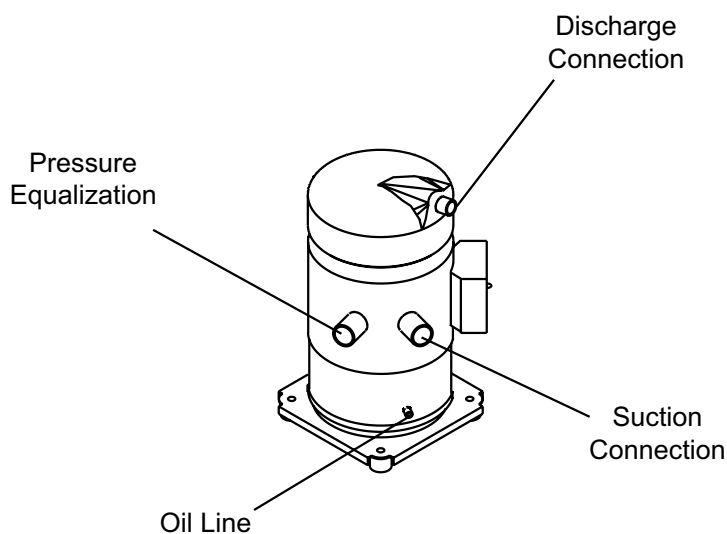

## COMPRESSOR (CONT'D)

**TABLE 7 - RECOMMENDED COMPRESSOR OIL TYPE**

ITEM	REF.	DESCRIPTION	(6) 1 GALLON	5 GALLON
OILs	R-410A	Oil, Compressor (Type "V")	011-00948-000	011-00949-000

S = Recommended Spare Parts

**TABLE 9 - COMPRESSOR COMPONENTS**

ITEM	REF. NO.	DESCRIPTION	PART NUMBER
A	071-0520-05	Module Protector	025-38995-000
B	005-0892-00	Cover, T-Box	025-38996-000

50459-1

**FIGURE 8 - COMPRESSOR (REFER TO TABLE 6 ON PAGE 15)**