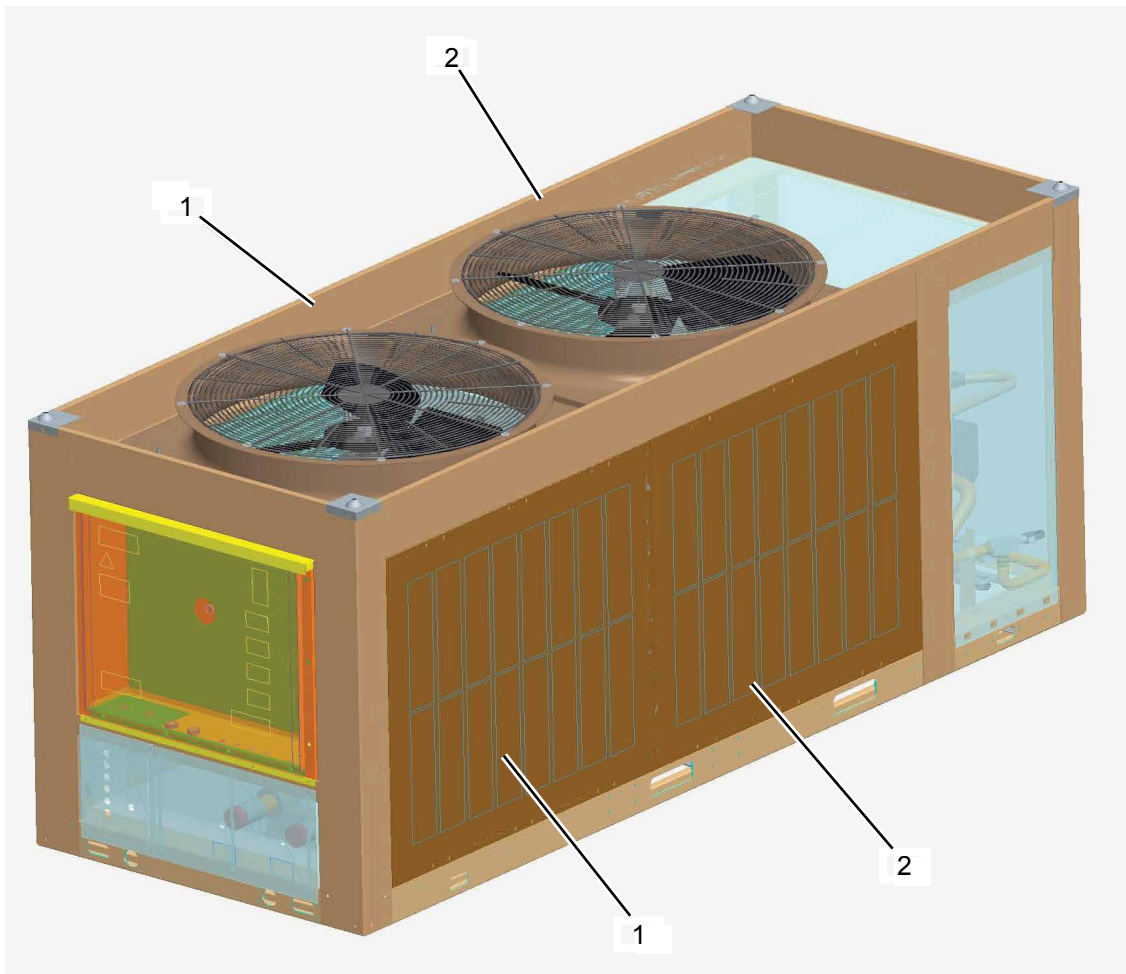

TABLE 22 - LOUVERED ENCLOSURE PARTS (QTC2015T - QTC2030T)

ITEM	DESCRIPTION	QTC2015T & QTC2020T		QTC2025T & QTC2030T		FIGURE
		375-65188-000/ 575-65188-000	QUANTITY	375-65189-000/ 575-65189-000	QUANTITY	
1	LOUVERED PANEL	075-60803-009	2	075-60803-010	2	20
2	LOUVERED PANEL	075-60803-008		075-60803-011		

60803-001

FIGURE 20 - LOUVERED ENCLOSURE PARTS